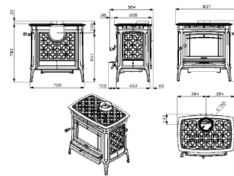

# Hergom Manchester Traditional Freestanding Wood Stove

<https://www.calonyradref.co.uk/hergom-manchester-traditional-black-cast-iron-wood-stove>

The Manchester is the height of sophistication. No compromises were made with this stove; from the intricate embossed pattern on the stove sides to the robust, cast iron construction and the advanced, double combustion technology. The traditional aesthetic design looks elegant in matt black and would radiate finesse in any situation.

This stove is now Ecodesign ready, and adheres to all of the current specifications for the new Clear Air legislation coming into effect in 2022.

The beautifully crafted front door offers a fantastic view of the fire. This combined with the 12.6kW heat output means that the Manchester warming presence will be felt throughout large rooms. Completed with a convenient side loading door and rear heat shield, this stove is a versatile addition to any home.