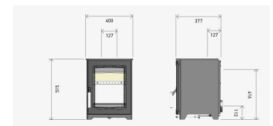

With a heat output range of 3-5.5kW, Smoke control exemption and a very high efficiency, these stoves may be small but ensure a beautiful view of the flames through their large viewing windows.

View full info, images & specifications at: