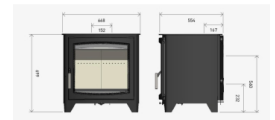

The Aspect 14 Boiler Stove heats the hot water for your home quickly and efficiently whilst providing a magnificent centrepiece for your room with its impressive glass viewing window.

One of its key features is the extremely low levels of CO emissions which it emits whilst providing a generous heat output to the room.