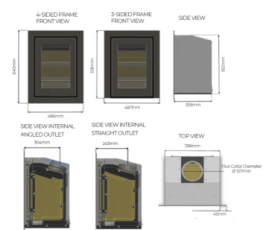

The Di Lusso Eco R4 may be the smallest, most compact stove in the range, but it still packs a powerful punch. The R4 is ideal for smaller rooms, able to fit comfortably into a standard 16" fireplace.