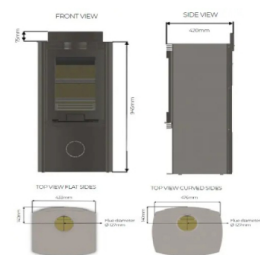

## Outstanding Features:

- 4.9kW Nominal Heat Output: Delivering a cosy and welcoming ambiance to your home.
- 2-6kW Heat Output Range: Precisely adjust the temperature using the cutting-edge dynamic control system.
- Impressive distance to combustibles (50mm rear, 100mm sides)
- Smoke Control Exempt: Promoting cleaner air and environmentally friendly living.
- 79% Efficiency on Wood: Optimize fuel consumption for lasting warmth and energy efficiency.
- Energy Efficiency Class: A, underscoring a commitment to eco-conscious heating.
- Multi-Fuel Kit Available: Adapt the stove to a multifuel model for increased versatility.

Personalize your Di Lusso R4 Euro Eco to complement your interior design with a choice of side panels in black or stainless steel. This Eco 2022 Approved stove also incorporates flame blade technology, an optional external air kit, and is compatible with logs up to 250mm long.