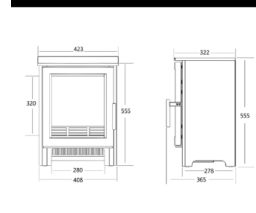

Iconic Fire Dimensions

Ideal for homes without chimneys, this steel stove is beautifully finished and carries all the great features of the Iconic range.

- Realistic flame effect with a choice of four flame colours
- Glowing ember fuel bed, with 5 brightness settings
- Realistic crackling log fire sound effects
- All fires are supplied with ultra-realistic hand-painted logs and coal crystals as standard
- Choice of 13 different fuel bed colours
- Choice of 7 downlighter colours
- LED technology means low running costs
- Fully CE certified
- Remote control operated, with a 7-day timer
- Thermostat control option
- Heat output range: 750 – 1500W
- It comes with semi-mirrored side panels