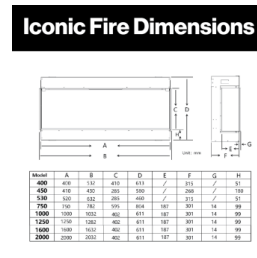

# Iconic 400 Slimline Inset Electric Wood Fire Effect Stove

<https://www.calonyradref.co.uk/iconic-400-slimline-electric-inset-wood-effect-stove>

With a slimmer design profile, the slimline series of Iconic 400 inset electric stove sits only 200mm deep and is designed to fit into an existing fireplace opening with limited depth. These are incredibly easy to install and will lift the ambience of any room setting. The Vitae black glass frame, deep fuel bed and mirrored side glass give this fire its truly enriched appeal.

- Realistic flame effect with a choice of four flame colours
- Glowing ember fuel bed, with 5 brightness settings
- Realistic crackling log fire sound effects
- All fires are supplied with ultra-realistic hand-painted logs and coal crystals as standard
- Choice of 13 different fuel bed colours
- Choice of 7 downlighter colours
- Each fire comes with built-in attachments for easy set-up in a feature wall
- LED technology means low running costs
- All fires are fully CE certified
- Remote control operated, with a 7-day timer
- Thermostat control option
- Heat output range: 750 – 1500W

- The Iconic 400 Slimline size comes with semi-mirrored side panels
- The Iconic 400 Slimline can be installed front-facing only.
- Only 200mm deep

Tel: 01437 61 20 25  
Email: info@calonyradref.co.uk

**View full info, images & specifications at:**