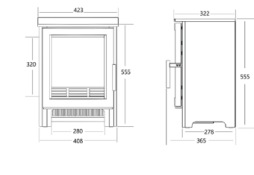

Iconic Fire Dimensions

- Realistic flame effect with a choice of four flame colours
- Glowing ember fuel bed, with 5 brightness settings
- Realistic crackling log fire sound effects
- All fires are supplied with ultra-realistic hand-painted logs and coal crystals as standard
- Choice of 13 different fuel bed colours
- Choice of 7 downlighter colours
- Each fire comes with built-in attachments for easy set-up in a feature wall
- LED technology means low running costs
- Fully CE certified
- Remote control operated, with a 7-day timer
- Thermostat control option
- Heat output range: 750 – 1500W
- The Iconic 530 size comes with semi-mirrored side panels
- The Iconic 530 can be installed front-facing only.