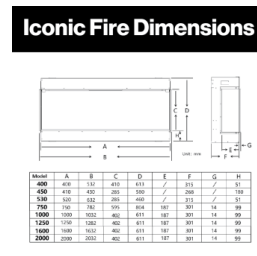

Tel: 01437 61 20 25
Email: info@calonyradref.co.uk

Iconic 2000 Ultra Wide Electric Wood Fire Effect Inset Stove

<https://www.calonyradref.co.uk/iconic-2000-extra-wide-electric-wood-effect-inset-stove>

A vast fire stretching 2 metres, the Iconic 2000 is the largest in the range. It demands attention in any room and is perfect for media wall settings.

- Realistic flame effect with a choice of four flame colours
- Glowing ember fuel bed, with 5 brightness settings
- Realistic crackling log fire sound effects
- All fires are supplied with ultra-realistic hand-painted logs and coal crystals as standard
- Choice of 13 different fuel bed colours
- Choice of 7 downlighter colours
- Each fire comes with built-in attachments for easy set-up in a feature wall
- LED technology means low running costs
- Fully CE certified
- Remote control operated, with a 7-day timer
- Thermostat control option
- Heat output range: 750 – 1500W
- The Iconic 2000 be installed front-facing, panoramic or corner (left and right).