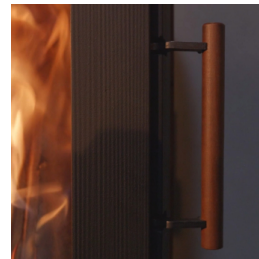

Hergom Glow 3-Sided Wood Burning Stove on High-Leg Log Store

<https://www.calonyradref.co.uk/hergom-glow-3-sided-wood-stove-on-high-leg-log-store>

Much like the boxed log-store option, this version of the Hergom Glow allows you to store wood for refuelling under the stove for convenience.

Designed to deliver consistent, efficient heat, the Hergom Glow ensures your space remains warm and inviting throughout the colder months, and with this model featuring the tall legs allowing for log storage underneath, you can have your logs ready at hand for convenient refuelling - perfect for homes where the practicality of a separate internal log store may be difficult or space-restricted.

The sleek lines and large glass front provide a captivating view of the radiant flames, making every fire a mesmerising experience. With its combination of classic charm and modern efficiency, this stove enhances your home's aesthetic while offering unmatched comfort. Elevate your living environment with the Hergom Glow Logstore, where timeless design meets everyday practicality.

Featuring a powerful airwash system to help keep the glass clean, as well as a direct air feed connection (if needed) and being suitable for a superficial 12mm hearth; this stove lends itself superbly well to modern new-build properties and older buildings alike.