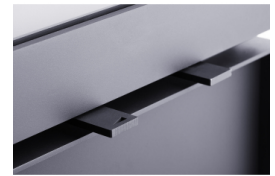

Dik Geurts Bora Corner Suspended 2-Sided Wood Stove

<https://www.calonyradref.co.uk/dik-geurts-bora-corner-suspended-wood-burner-stove>

The Bora Corner, Fixed is suspended from the ceiling (made of non-combustible material), so there are many possibilities for placement in the house. The fire can be hung in any desired position so you can enjoy the beautiful flames to the fullest.

Optional external air feed kit available.

View full info, images & specifications at:

<https://www.calonyradref.co.uk/dik-geurts-bora-corner-suspended-wood-burner-stove>